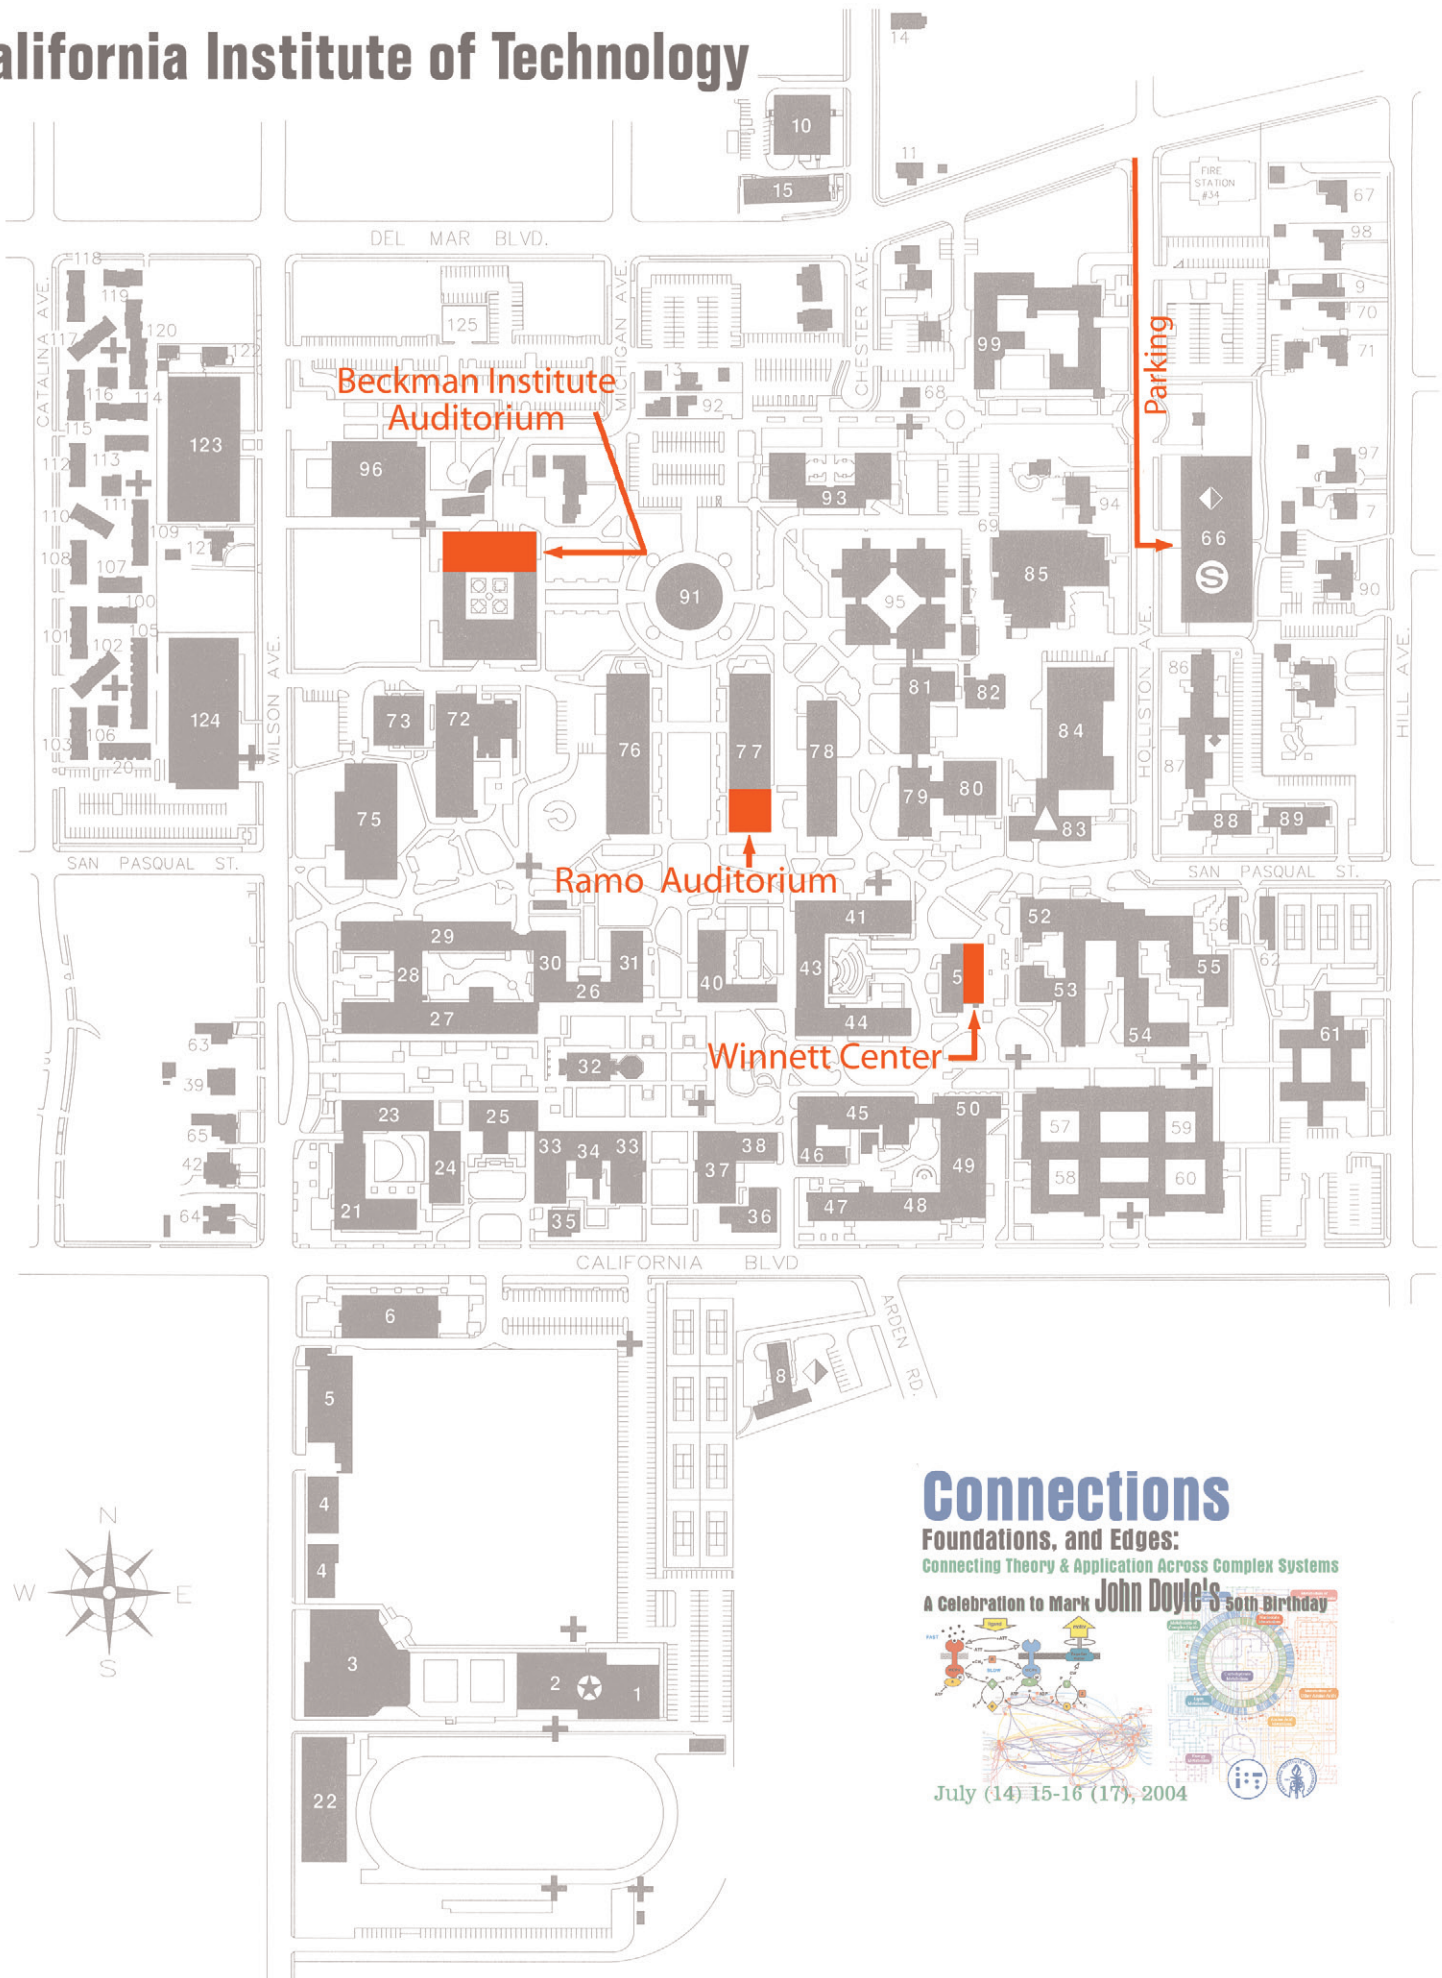

California Institute of Technology

Connections

Foundations, and Edges:
Connecting Theory & Application Across Complex Systems

A Celebration to Mark **John Doyle's** 50th Birthday

July (14) 15-16 (17), 2004