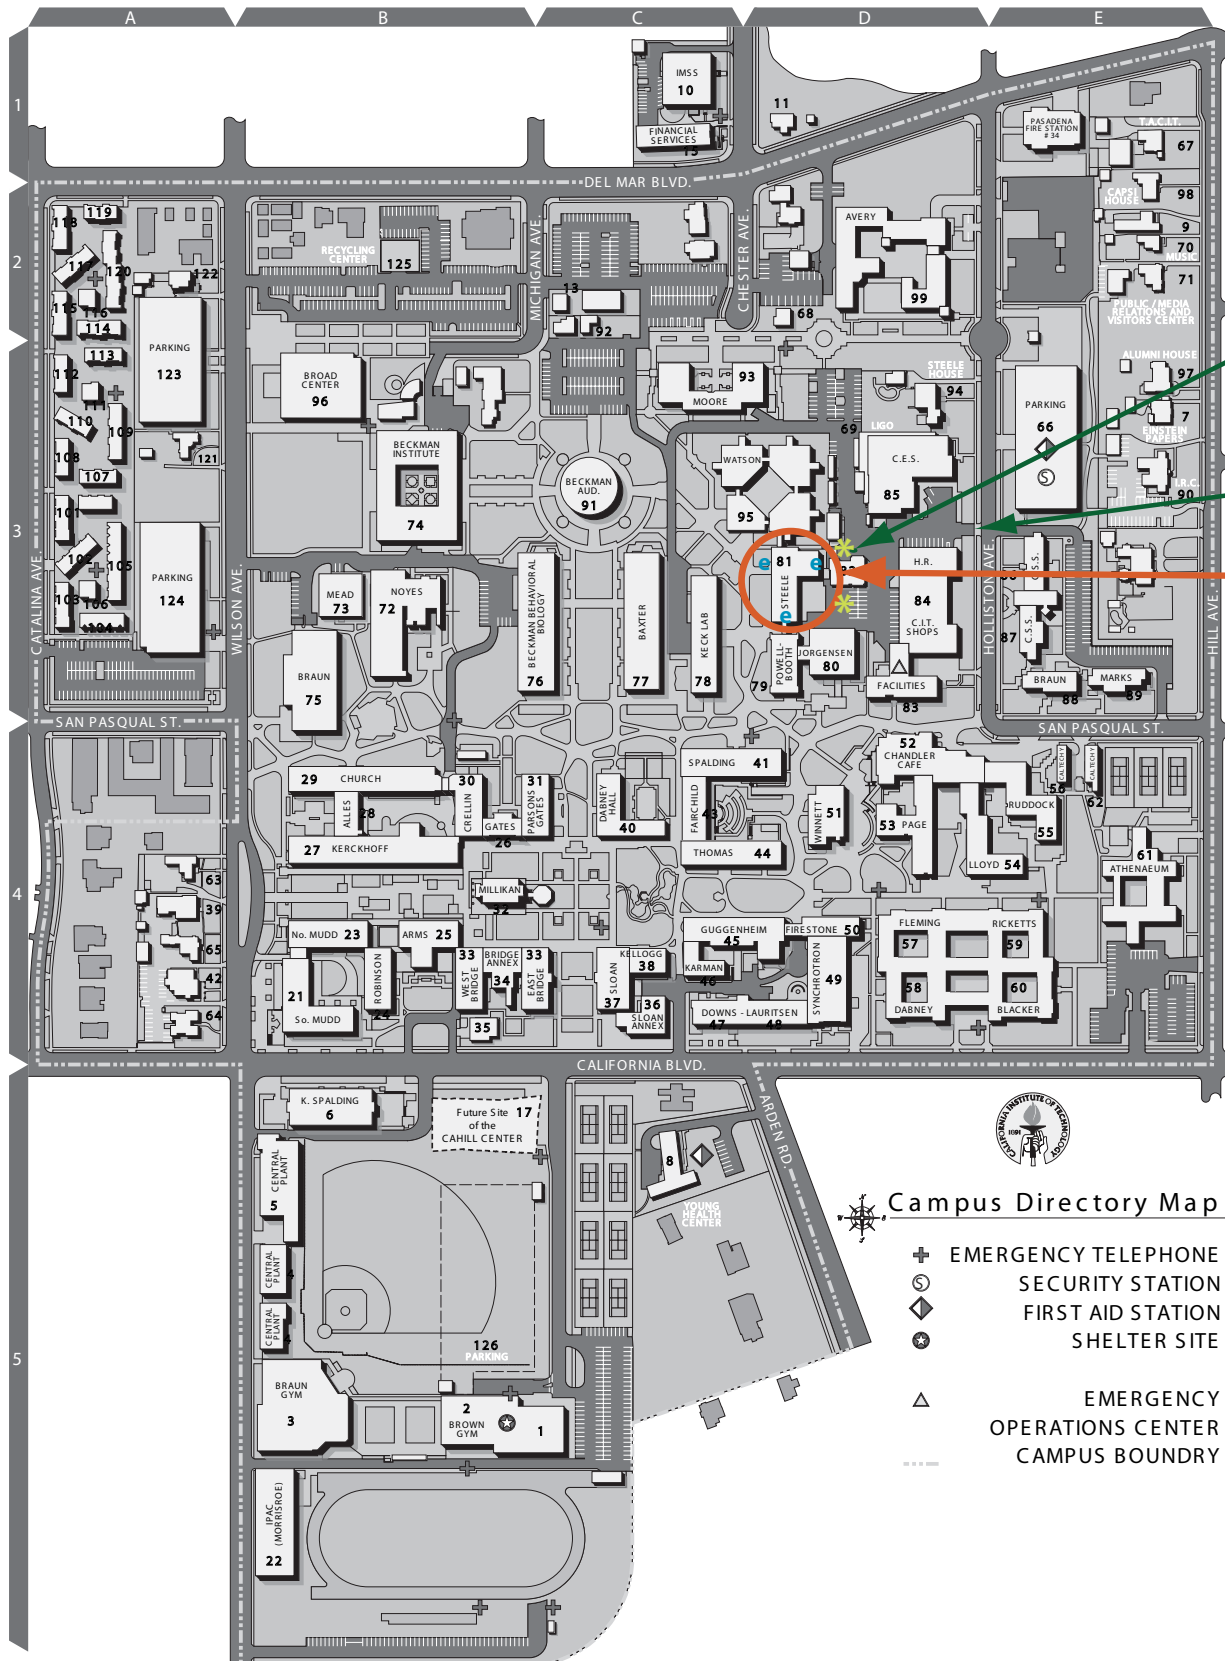

**For Catering Deliveries to
Control & Dynamical Systems (CDS), Harry G Steele Building #81, Caltech**

* stop here for delivery

gas pump

Shipping/Delivery Entrance
391 S Holliston

Control & Dynamical Systems Building #81

111 Steele/wendy
626-395-4105

104 Steele/gloria
626-395-4140

124 Steele/mauricio
(626) 395-2276

e entrance to bldg #81

Campus Directory Map

- + EMERGENCY TELEPHONE
- Ⓢ SECURITY STATION
- ◇ FIRST AID STATION
- ⊗ SHELTER SITE
- △ EMERGENCY OPERATIONS CENTER
- CAMPUS BOUNDRY

Alphabetical Index

Tech Express (Copy Center)	54	E4
Theater Arts	67	E1
Thomas Laboratory (Civil & Mechanical Engineering)	44	C-D4
Transportation Building	82	D3
Treasurer's Office	42	A4
U.S. Geological Survey (U.S.G.S.)	39,65	A4
Watson Laboratories (Applied Physics)	95	D3
Wilson Parking Structure	123	A2-3
Wilson Parking Structure, South	124	A3
Winnett Center (Bookstore, Wired & Red Door Cafe)	51	D4
Young Health Center	8	C5